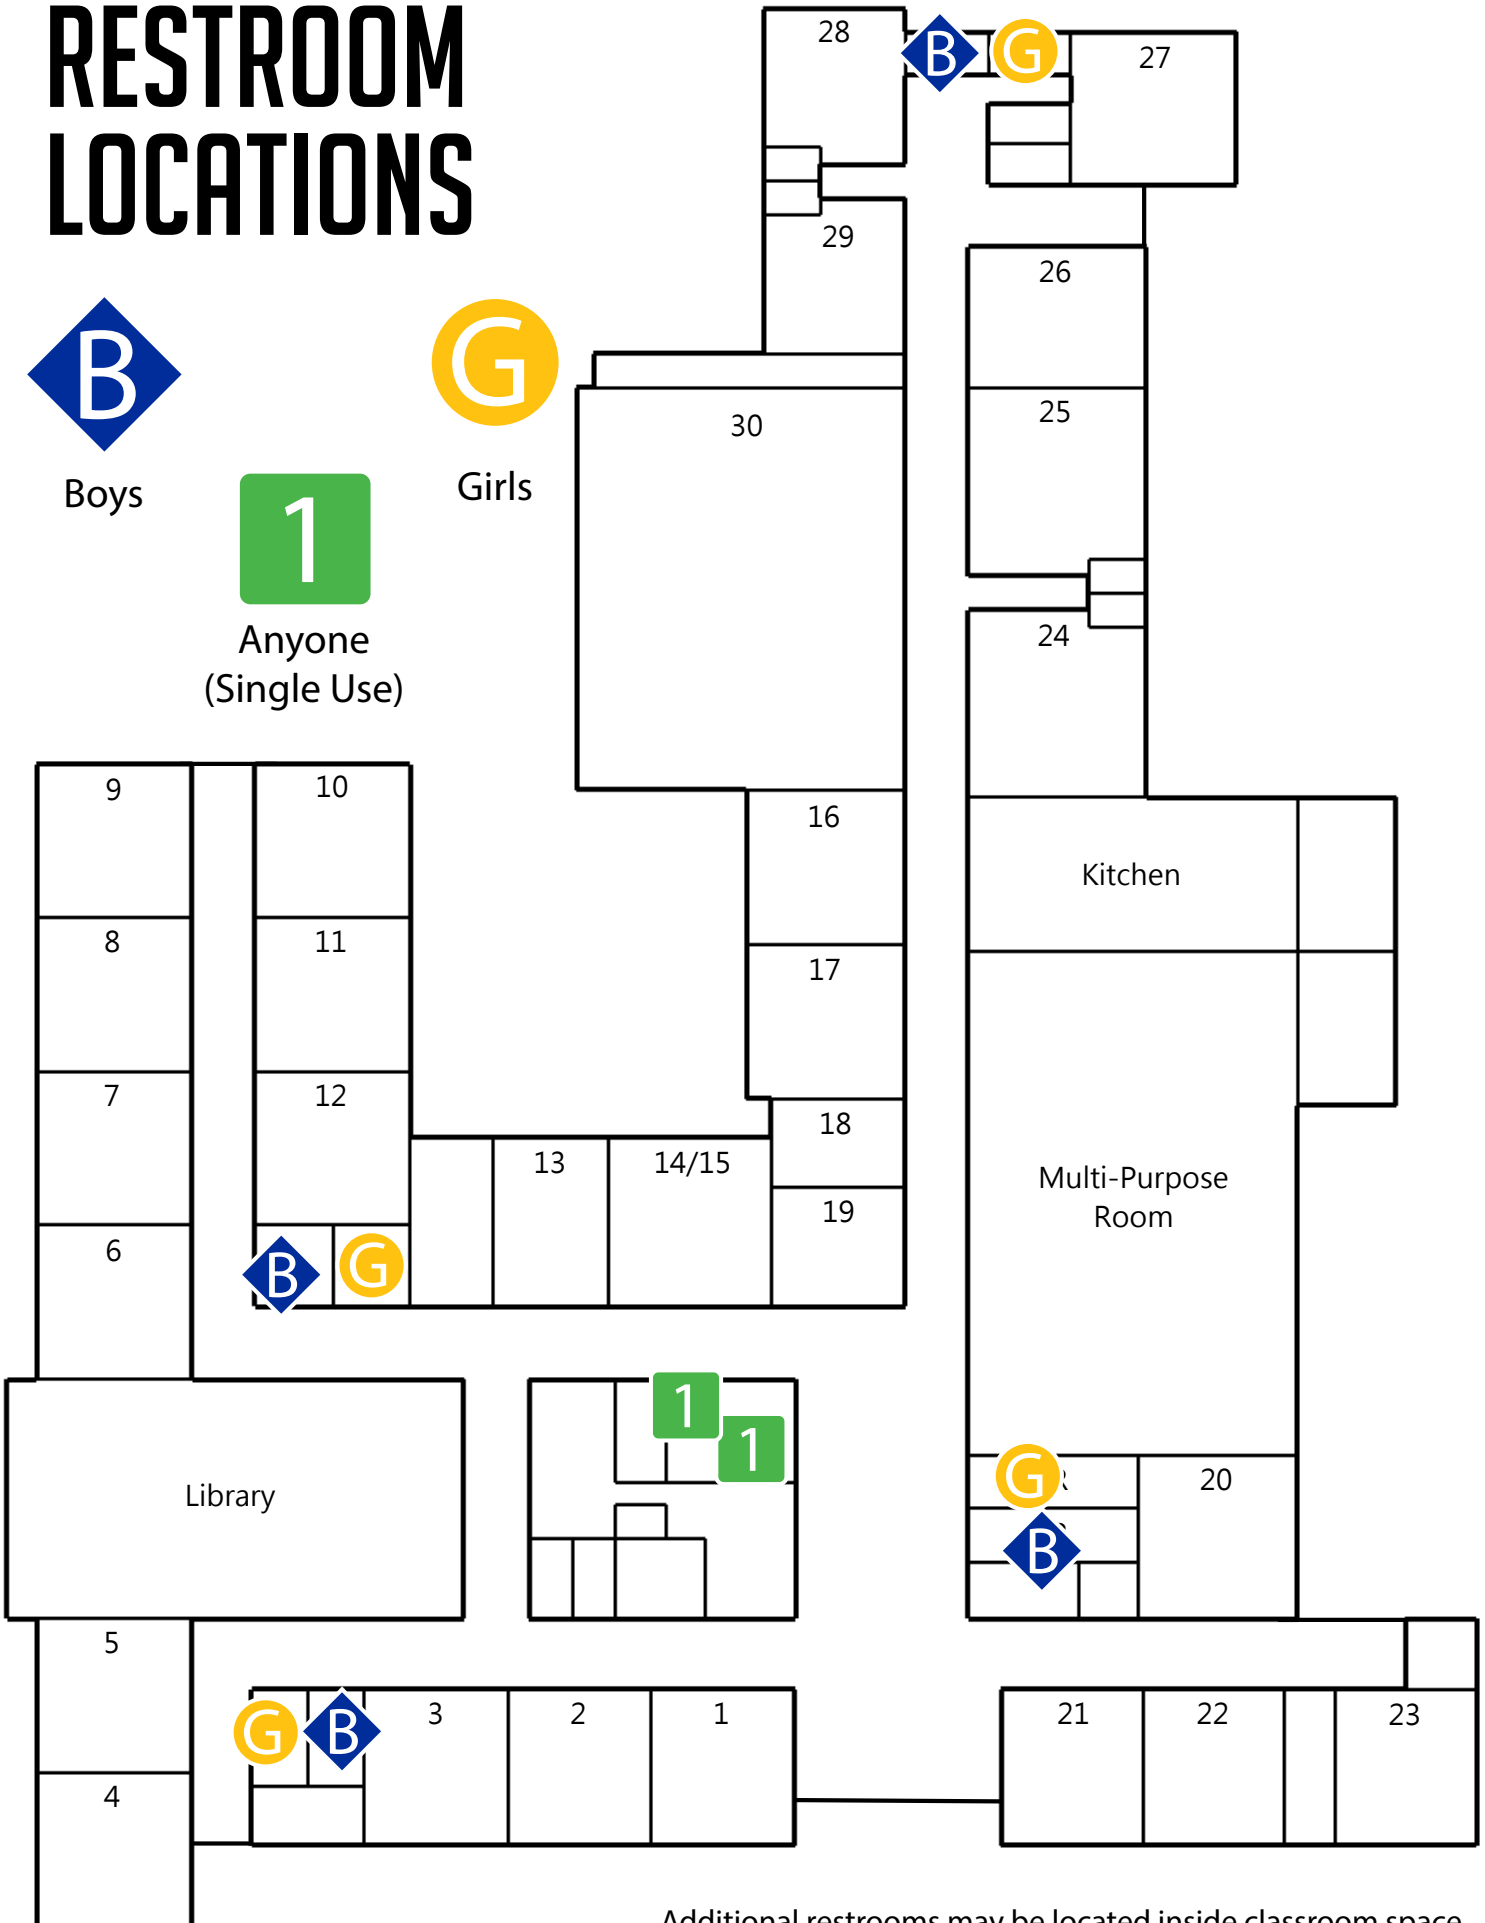

RESTROOM LOCATIONS

Boys

Girls

Anyone
(Single Use)

Additional restrooms may be located inside classroom space.

RESTROOM LOCATIONS

Boys

Anyone
(Single Use)

Girls

Additional restrooms may be located inside classroom space.

RESTROOM LOCATIONS

Boys

Girls

Anyone
(Single Use)

RESTROOM LOCATIONS

Boys

Girls

Anyone
(Single Use)

Additional restrooms may be located inside classroom space.

RESTROOM LOCATIONS

Boys

Girls

Anyone
(Single Use)

Additional restrooms may be located inside classroom space.

Girls

Anyone
(Single Use)

HIGH SCHOOL MAIN ENTRANCE

Additional restrooms may be located inside classroom space.

RESTROOM LOCATIONS

Boys

Girls

Anyone
(Single Use)